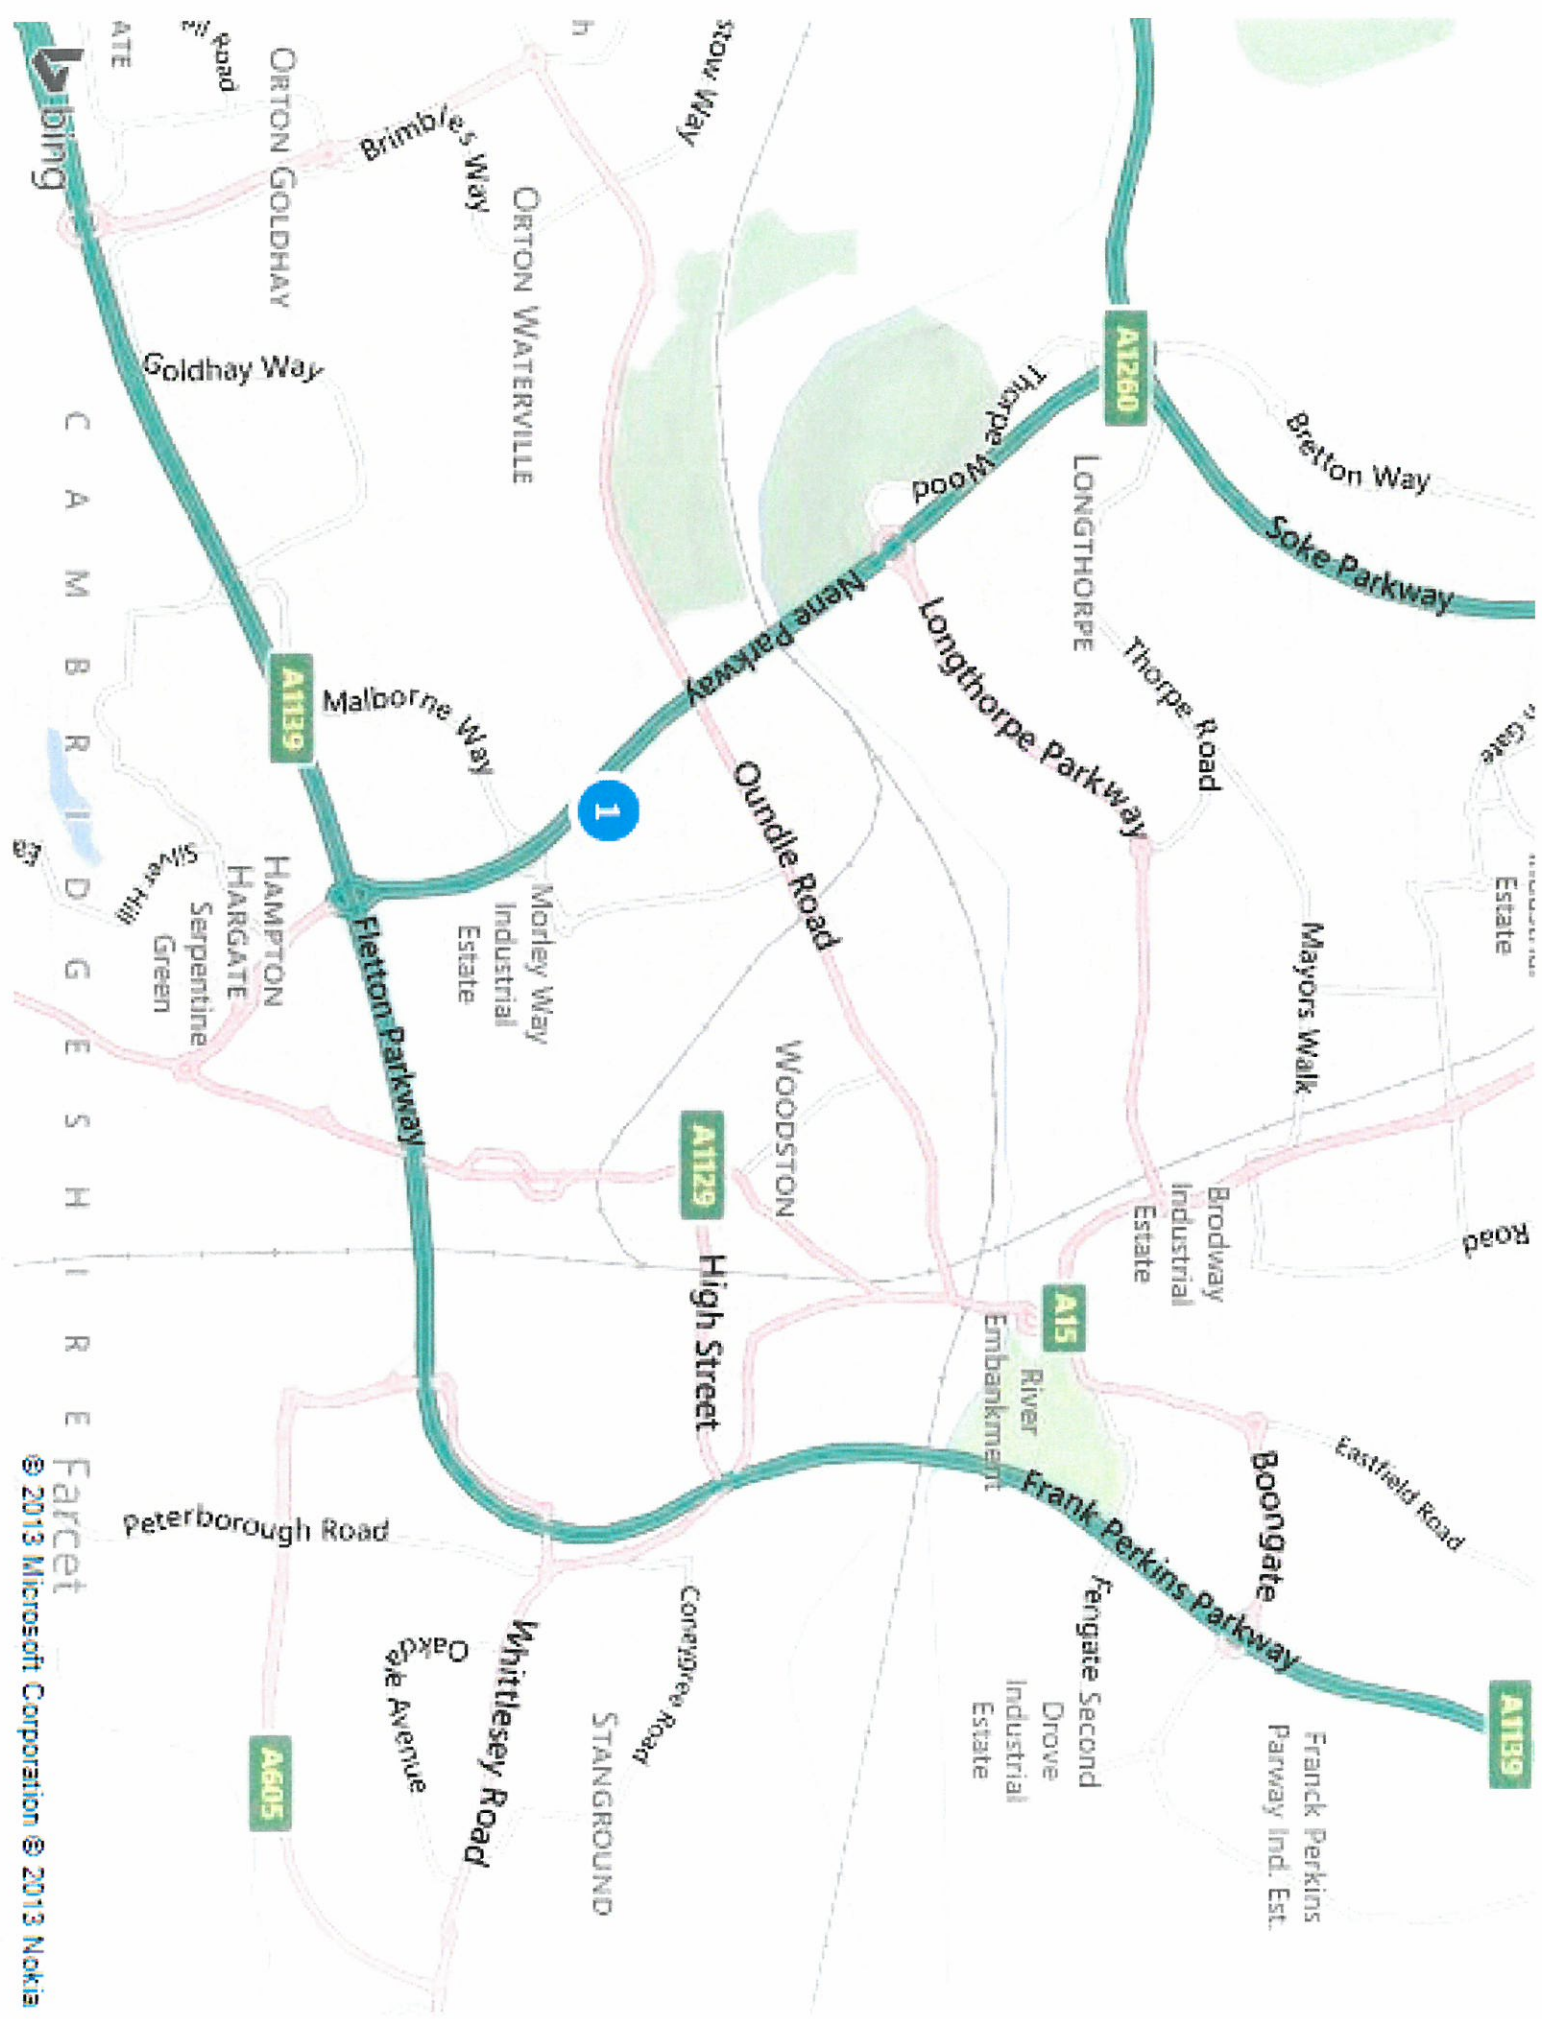

INSTRUCTIONS TO THE GLOUCESTER CENTRE FROM THE NORTH

1. Follow the A1 Northbound to the turn off for the A1139 (signposted for Peterborough, Northampton, Oundle)
2. Where the road forks, follow the right hand fork towards Peterborough onto the **FLETTON PARKWAY** (A1139)
3. Follow the parkway and turn off at the third exit, marked for **WOODSTON INDUSTRY**. (You will see the Tesco Extra Superstore on the right hand side)
4. Turn left at the roundabout onto the **NENE PARKWAY** (A1260)
5. Take the first exit off the parkway (almost immediately after you join)
6. At the next roundabout, turn right onto **MORLEY WAY**
7. At the next roundabout turn left onto **SHREWSBURY AVENUE**
8. Take the first left onto **WAINMAN ROAD** (just after coming onto Shrewsbury Avenue)
9. Follow Wainman Road, straight across the mini roundabout, through the factories
10. At the bottom, you will see a 'Welcome to Gloucester Centre' sign at the T junction
11. Turn left at the T junction. Follow the road half way down, and then turn right. Recovery College East is situated straight ahead at the end of that road
12. **Car parking** - Turn left at the 'Welcome to Gloucester Centre' sign and follow the road down to the end of the road where you will find free car parking spaces.