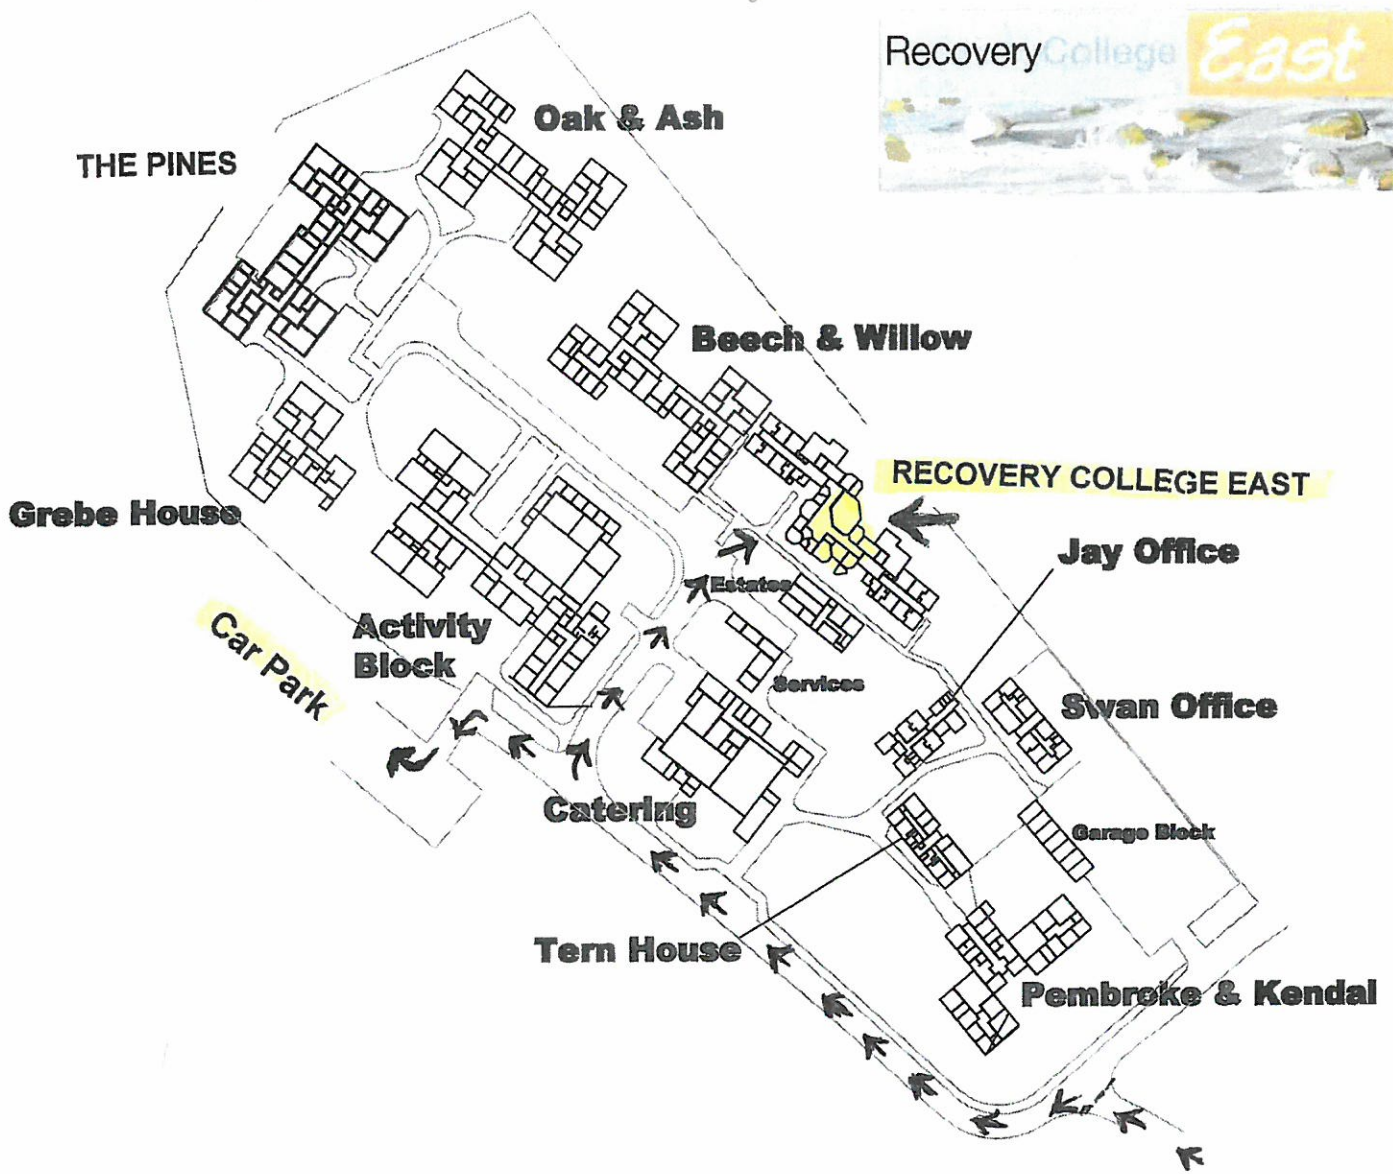

INSTRUCTIONS TO THE GLOUCESTER CENTRE FROM THE NORTH

1. Follow the A1 Northbound to the turn off for the A1139 (signposted for Peterborough, Northampton, Oundle)
2. Where the road forks, follow the right hand fork towards Peterborough onto the **FLETTON PARKWAY** (A1139)
3. Follow the parkway and turn off at the third exit, marked for **WOODSTON INDUSTRY**. (You will see the Tesco Extra Superstore on the right hand side)
4. Turn left at the roundabout onto the **NENE PARKWAY** (A1260)
5. Take the first exit off the parkway (almost immediately after you join)
6. At the next roundabout, turn right onto **MORLEY WAY**
7. At the next roundabout turn left onto **SHREWSBURY AVENUE**
8. Take the first left onto **WAINMAN ROAD** (just after coming onto Shrewsbury Avenue)
9. Follow Wainman Road, straight across the mini roundabout, through the factories
10. At the bottom, you will see a 'Welcome to Gloucester Centre' sign at the T junction
11. Turn left at the T junction. Follow the road half way down, and then turn right. Recovery College East is situated straight ahead at the end of that road
12. **Car parking** - Turn left at the 'Welcome to Gloucester Centre' sign and follow the road down to the end of the road where you will find free car parking spaces.

GLOUCESTER CENTRE SITE MAP

(Follow the arrows to parking area and Recovery College East)