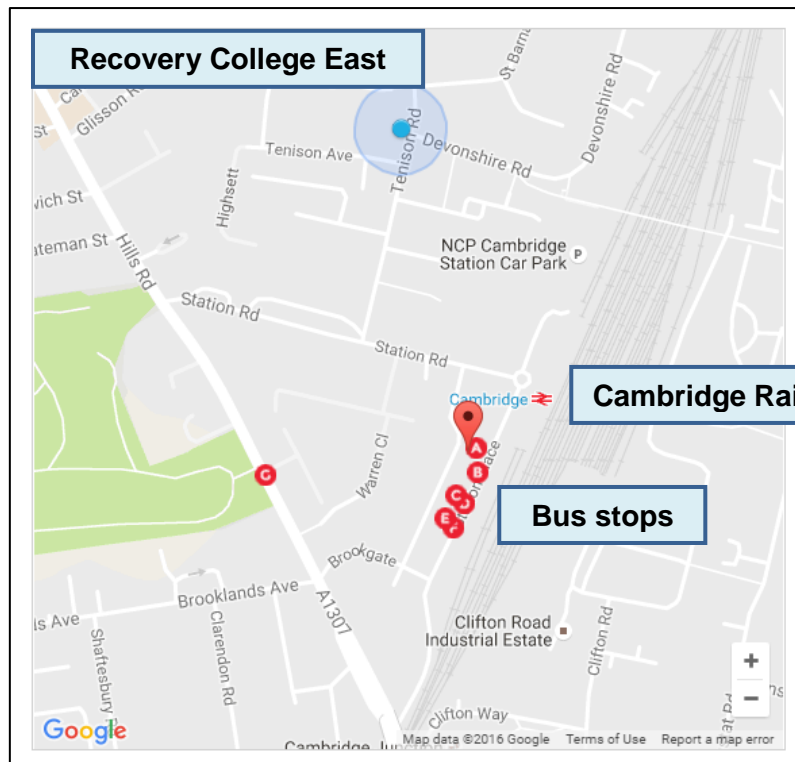

How to find us...

Our new address is:

Recovery College East
128-130 Tenison Road
Cambridge
CB1 2DP
Tel No: 01223 227510

Location

Tenison Road is just off Station Road, very close to Cambridge Railway Station. The new college site has no available car-parking facilities however there is plenty of public transport available.

Parking

Local parking is very limited and costs **50p per half-hour** using the nearby Pay & Display machines, with a **maximum stay of 2 hours** and the station car park charges £8 per day.

Babraham Road Park & Ride

With good links to Babraham Road Park & Ride site ([see the link below](#)) parking at this car park is probably best and **costs £1 per day**. Unless you have a concessionary bus pass the current price of a ticket to Cambridge Rail Station is **£3 return**.

<https://tison-maps-stagecoachbus.s3.amazonaws.com/Timetables/East/CAMBRIDGE/PARK%20%26%20RIDE/PR4%20-%20GREEN%20-%20BABRAHAM%20-%20NOV%2016.pdf>

Citi Bus Services

Several bus services within the city serve the railway station, including **Citi 1**, **Citi 3** and **Citi 7**. (See the link below for a map of bus routes.)