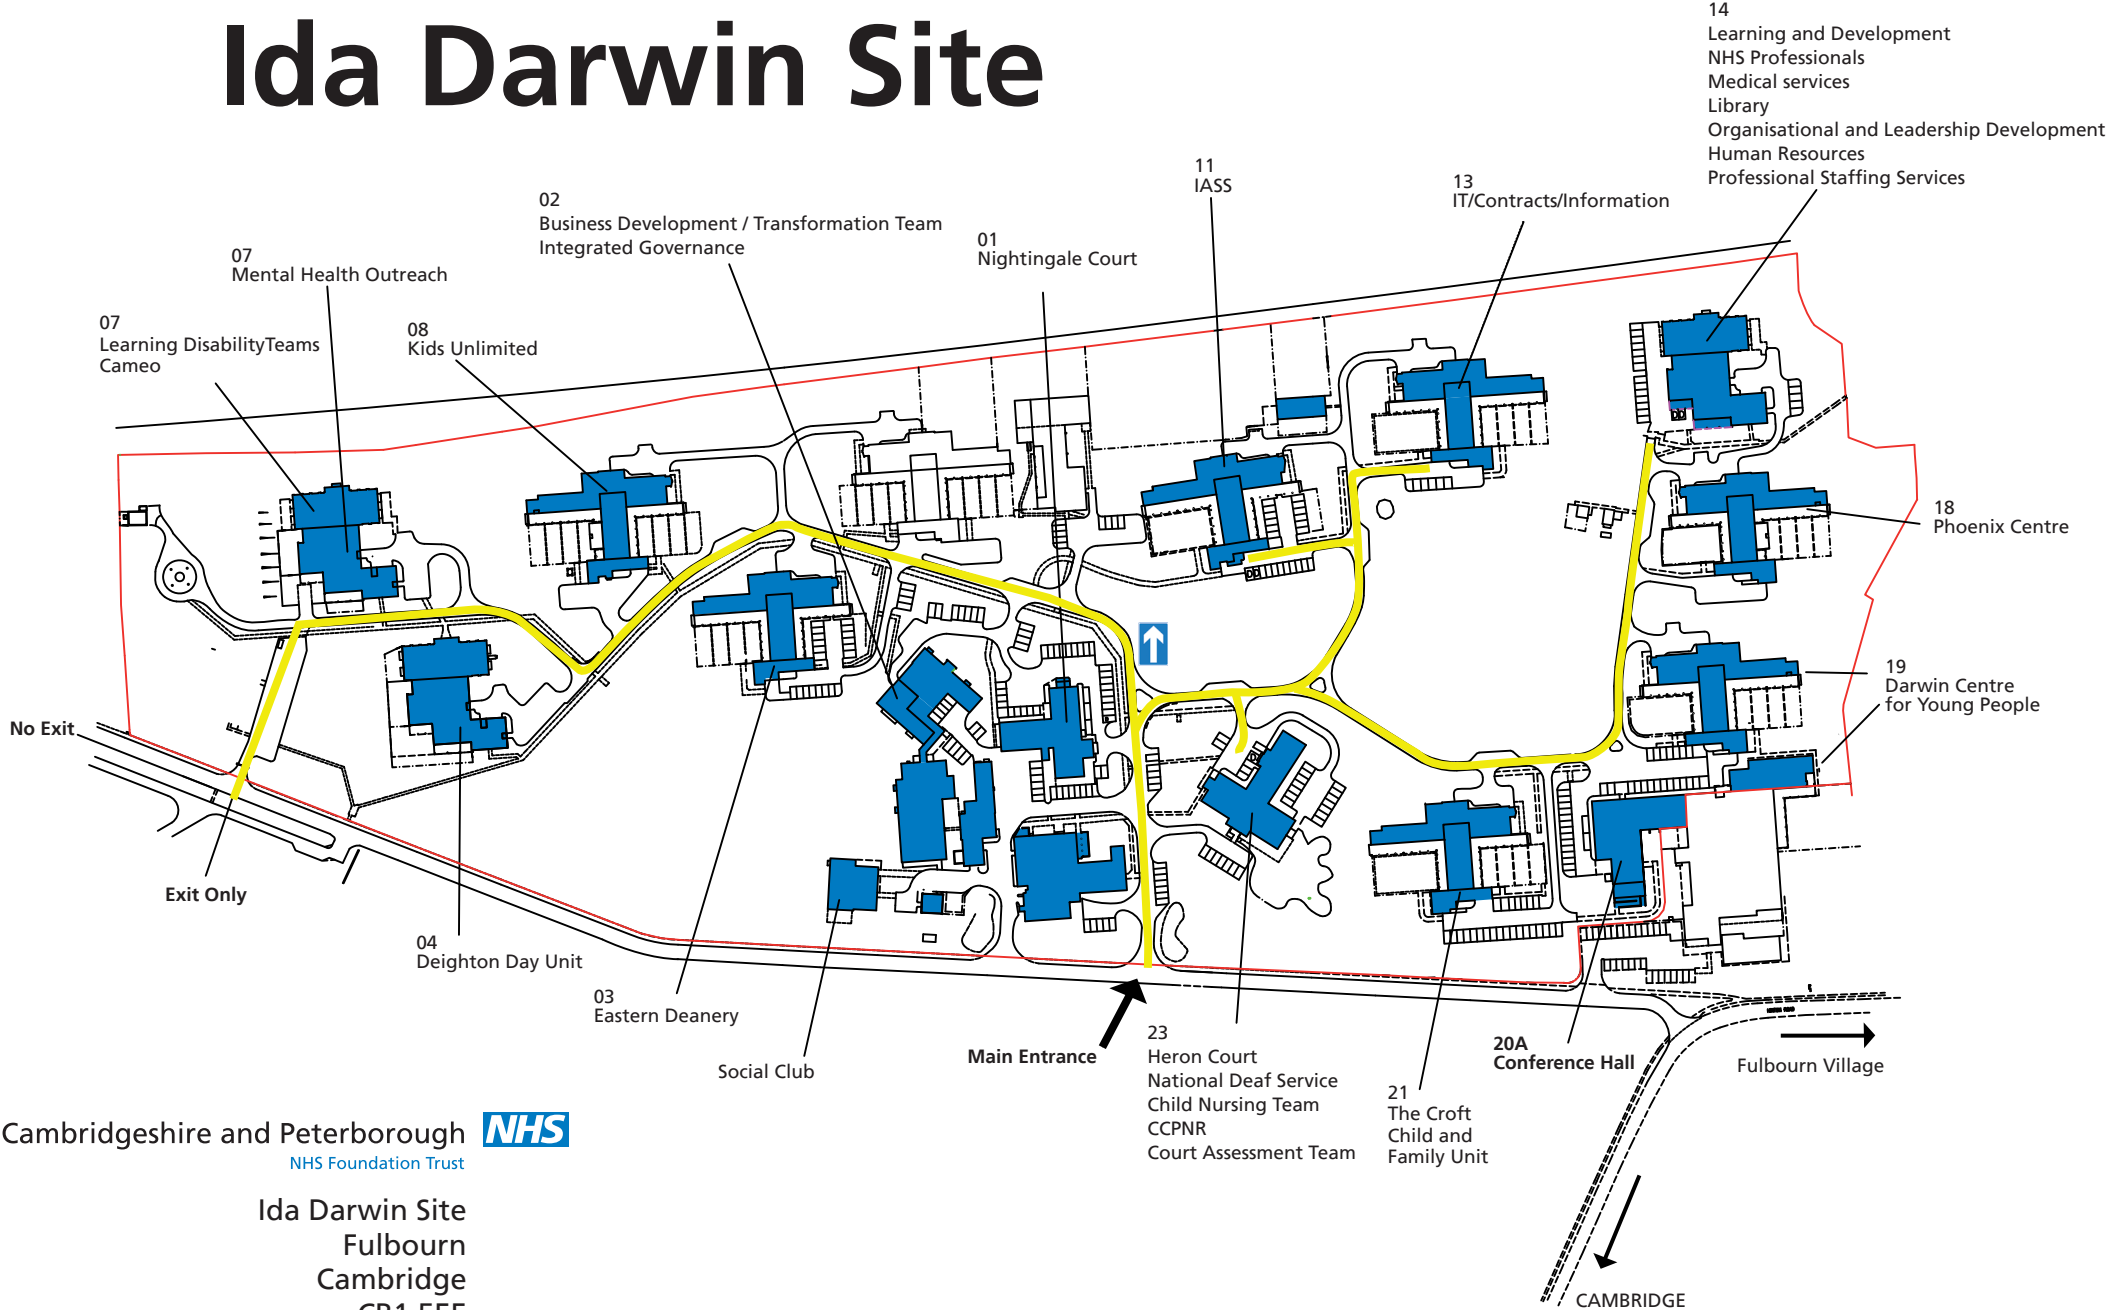

Ida Darwin Site

Cambridgeshire and Peterborough 
NHS Foundation Trust
Ida Darwin Site
Fulbourn
Cambridge
CB1 5EE
Tel: 01223 726789
www.cpft.nhs.uk